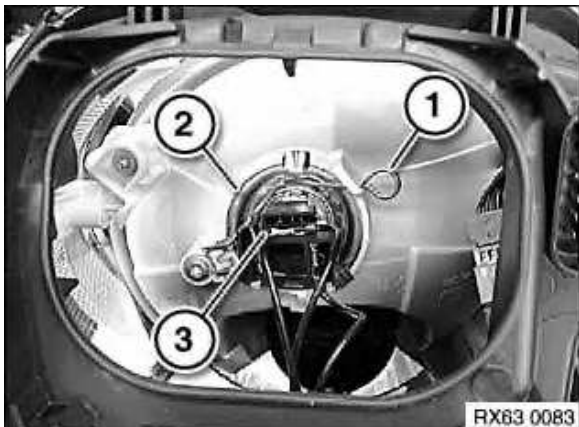

**Warning!**

Follow instructions for handling light bulbs (exterior lights).

Unlock retaining tab (1) and remove cover (2) from headlight.

*Installation:*

Make sure cover (2) is correctly seated on headlight.

Release lock (1) and pull halogen bulb for headlight (2) out of headlight.

Disconnect plug connection (3) and remove halogen bulb for headlight (2).

*Installation:*

Make sure halogen bulb for headlight (2) is correctly seated.