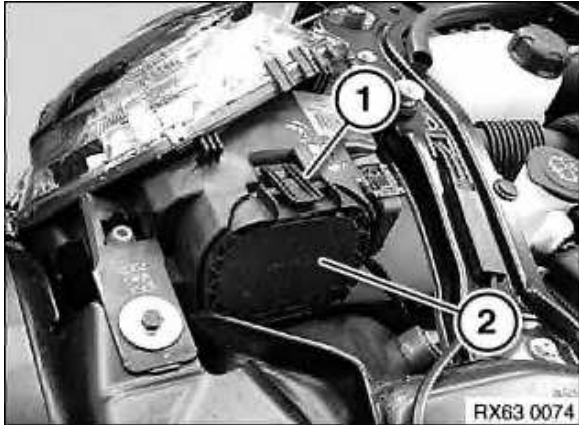

**Warning!**

Follow instructions for handling light bulbs (exterior lights).

Unlock retaining tab (1) and remove cover (2) from headlight.

*Installation:*

Make sure cover (2) is correctly seated on headlight.

Release lock (1) and pull halogen bulb for headlight (2) out of headlight.

Disconnect plug connection (3) and remove halogen bulb for headlight (2).

*Installation:*

Make sure halogen bulb for headlight (2) is correctly seated.