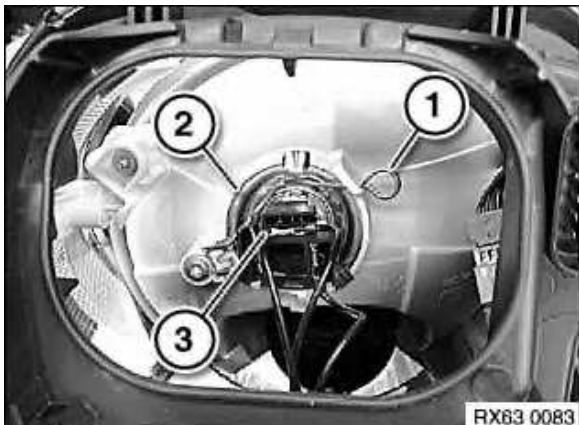

**Warning!**

Follow instructions for handling light bulbs (exterior lights).

Unlock retaining tab (1) and remove cover (2) from headlight.

*Installation:*

Make sure cover (2) is correctly seated on headlight.

Release lock (1) and pull halogen bulb for headlight (2) out of headlight.

Disconnect plug connection (3) and remove halogen bulb for headlight (2).

*Installation:*

Make sure halogen bulb for headlight (2) is correctly seated.